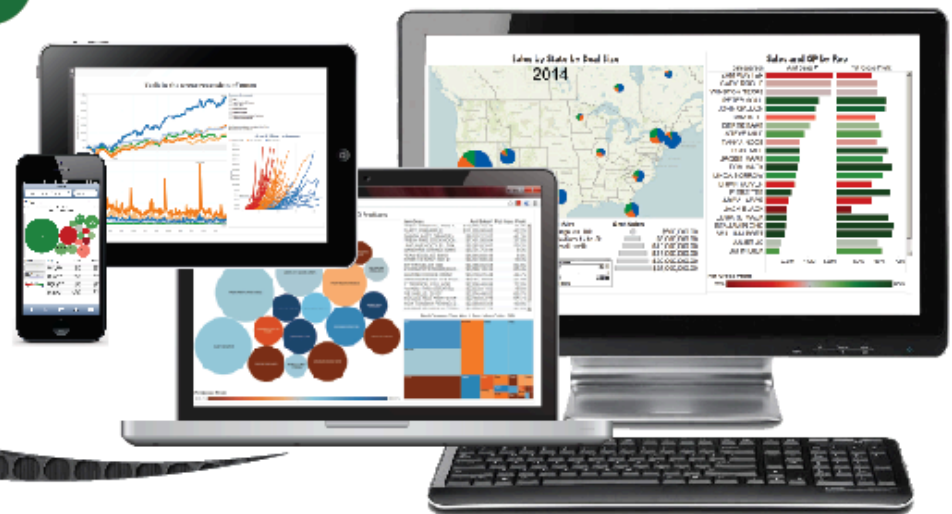

## DataSelf BI Architecture

# DataSelf Analytics

powered by  **tableau**  
S O F T W A R E

- Leader in data visualization (ease of use)
- Growth: sales 80% yoy, 10K+ customers
- Successful IPO in May 2013
- Tight integration with Microsoft BI
- Affordable
- Supports desktop, web & mobile devices
- Extensive online resources

## DataSelf Analytics Demo

- Secured access
- Sample KPIs
- Dashboard building

**DataSelf BI**

So fast, so nimble, so liberating  
that it's like driving a Ferrari...

2,000 reports, dashboards and KPI's  
In-memory analytics  
Data warehousing