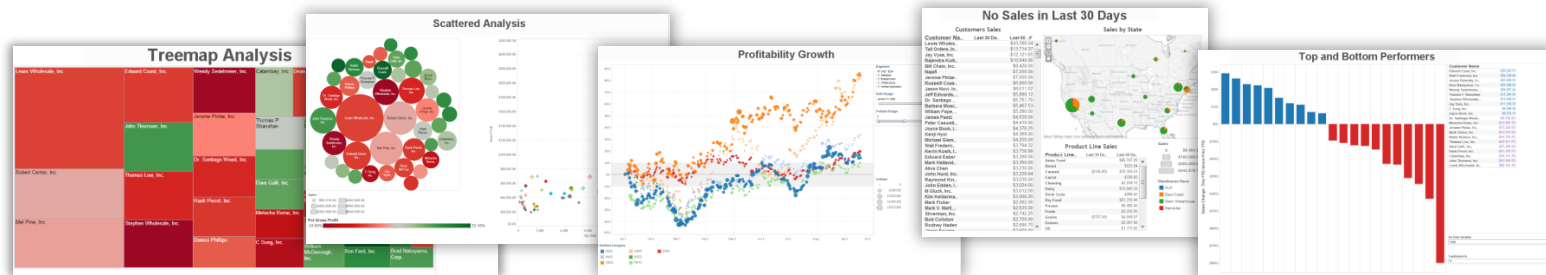

Out-of-box Templates

2,000+

reports, dashboards & KPI's